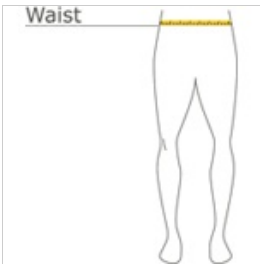

**SPORT-TEK**

**Sport-Tek® Youth PosiCharge® Mesh Reversible Spliced Short. YT565**

A roomy reversible, moisture-wicking short that does double duty with spliced piping details. PosiCharge technology offers superior bleed resistance.

- 3.2-ounce, 100% polyester mesh with PosiCharge technology
- White mesh reverse with colored piping
- Double-layer construction with open, individually hemmed layers for easy decoration
- Elastic waistband
- No drawcord
- 9-inch inseam

front

back

**HOW TO MEASURE**

**WAIST**

Measure around the smallest part of the natural waist.

**SIZE CHART**

	XS	S	M	L	XL
Size	4	6/8	10/12	14/16	18/20
Waist	24-25	25-26	26-27	27-28	28-31

**COLOR INFORMATION**