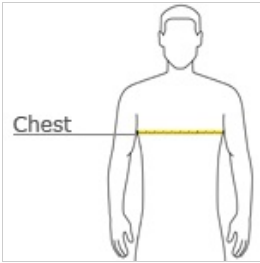

- 3.2-ounce, 100% polyester mesh with PosiCharge technology
- White mesh reverse with colored piping
- Rib knit neck
- Double-layer construction with open, individually hemmed layers for easy decoration

front

back

HOW TO MEASURE

CHEST WIDTH

Measure under the arm and around the fullest part of the chest with arms down, keeping tape horizontal.

SIZE CHART

	XS	S	M	L	XL
Size	4	6/8	10/12	14/16	18/20
Chest	25-26	26-28	28-30	30-32	32-35