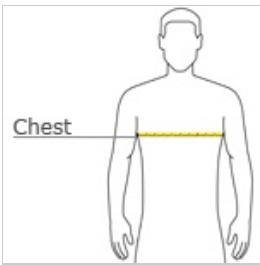

Sport-Tek® Youth PosiCharge® Classic Mesh Reversible Tank. YST500

A moisture-wicking tank with open-hole mesh for a classic look and PosiCharge technology for improved color-fastness.

- 3.6-ounce, 100% polyester mesh with PosiCharge technology
- White mesh reverse
- Double-layer construction with open, individually hemmed layers for easy decoration

CARE INSTRUCTIONS

Machine wash color with like colors. Do not use fabric softener. Do not bleach. Tumble dry low. Remove promptly. Cool iron if needed. Do not dry clean.

HOW TO MEASURE

CHEST WIDTH

Measure under the arm and around the fullest part of the chest with arms down, keeping tape horizontal.

SIZE CHART

	XS	S	M	L	XL
Size	4	6/8	10/12	14/16	18/20
Chest	25-26	26-28	28-30	30-32	32-35

COLOR INFORMATION

Black PMS NTR BLACK	Carolina Blue PMS 646C	Deep Orange PMS 173C	Forest Green PMS 5605C	Iron Grey/ White	Kelly Green PMS 554C	Maroon PMS 7645C	Purple PMS 7680C	True Navy PMS 532C	True Red PMS 7620C	True Royal PMS 2757C