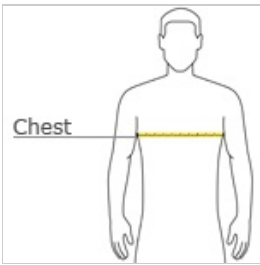

CARE INSTRUCTIONS

Machine wash cold with like colors. Do not bleach do not use softener. Tumble dry low. Remove promptly. Cool iron on reverse side if needed. Do not dry clean

front

back

HOW TO MEASURE

CHEST WIDTH
Measure under the arm and around the fullest part of the chest with arms down, keeping tape horizontal.

SIZE CHART

	XS	S	M	L	XL
Size	4/5	6/8	10/12	14/16	18/20
Chest	22-24	25-27	28-30	30-32	32-34

COLOR INFORMATION

										
Black PMS NTR BLACK	Bright Seafoam PMS 338C	Cardinal PMS 7421C	Dark Smoke Grey PMS 425C	Forest Green PMS 553C	Kelly Green PMS 341C	Light Blue PMS 644C	Marine Green PMS 7476C	Sapphire PMS 4768C	Soft Coral PMS 1625C	True Navy PMS 533C
										
True Red PMS 200C	True Royal PMS 7687C	White	Yellow PMS 127C							