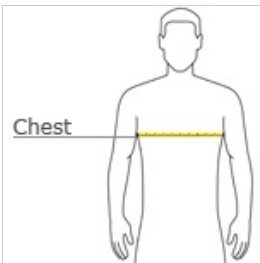

- 4.1-ounce, 100% polyester jersey with PosiCharge technology (Electric Heather)
- 4.7-ounce, 100% polyester jersey with PosiCharge technology (solid)
- Tear-away removable label
- Cadet collar
- Reverse coil zipper
- Colorblock on shoulders and sleeves
- Set-in sleeves
- Open cuffs and hem

back

**HOW TO MEASURE**

**CHEST WIDTH**

Measure under the arm and around the fullest part of the chest with arms down, keeping tape horizontal.

**SIZE CHART**

	XS	S	M	L	XL
Size	4/5	6/8	10/12	14/16	18/20
Chest	22-24	25-27	28-30	30-32	32-34