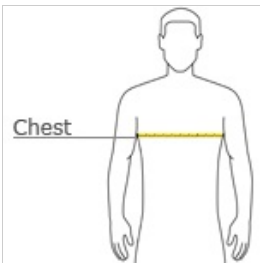

- 3.8-ounce, 100% polyester interlock with PosiCharge technology
- Removable tag for comfort and relabeling
- Set-in sleeves

Given the extreme heat required for sublimation, please consult with your decorator. It is highly recommended to sample test product by color before production.

CARE INSTRUCTIONS

Machine wash cold with like colors. Do not bleach. Do not use fabric softener. Tumble dry low, remove promptly. Cool iron if needed. Do not dry clean.

front

back

HOW TO MEASURE

CHEST WIDTH

Measure under the arm and around the fullest part of the chest with arms down, keeping tape horizontal.

SIZE CHART

	XS	S	M	L	XL
Size	4	6/8	10/12	14/16	18/20
Chest	25-26	26-28	28-30	30-32	32-35

COLOR INFORMATION