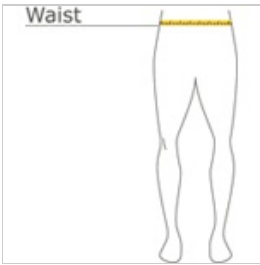

- 5.5-ounce, 100% polyester
- Elastic waistband
- No drawcord
- Front slash pockets
- Open hem cuffs

**Please note: This product is transitioning from woven labels to tag-free labels. Your order may contain a combination of both labels*

front

back

HOW TO MEASURE

WAIST
Measure around the smallest part of the natural waist.

SIZE CHART

	XS	S	M	L	XL
Size	4	6/8	10/12	14/16	18/20
Waist	24-25	25-26	26-27	27-28	28-31

COLOR INFORMATION

Black
PMS NTR BLACK
C