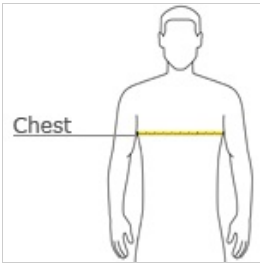

CARE INSTRUCTIONS

Machine wash cold. Tumble dry low. Remove promptly. Do not iron. Do not dry clean. Do not use softener

front

back

HOW TO MEASURE

CHEST WIDTH

Measure under the arm and around the fullest part of the chest with arms down, keeping tape horizontal.

SIZE CHART

	XS	S	M	L	XL
Size	4	6/8	10/12	14/16	18/20
Chest	25-26	26-28	28-30	30-32	32-35

COLOR INFORMATION

Black/ Black
PMS NTR BLACK
C

Dark Smoke
Grey/ Dark
Smoke Grey
PMS 425 C

Deep Red/ Black
PMS NTR BLACK PMS 276 C