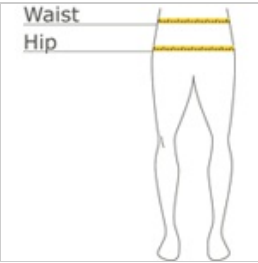

HOW TO MEASURE

WAIST

Measure around the smallest part of the natural waist.

HIPS

With feet together, measure around the fullest part of hips, keep tape horizontal.

SIZE CHART

	XST	ST	MT	LT	XLT	2XLT
Waist	25-26	27-28	29-31	32-35	36-39	40-43
Hips	35-36	37-38	39-41	42-45	46-49	50-53

COLOR INFORMATION

Black
PMS PROCESS
BLACK C

Ceil Blue

Navy
PMS 654C

Pewter
PMS 432C

Royal
PMS 2145C

Teal Blue

White
PMS WHITE

Wine
PMS 222C