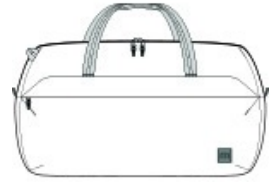

Travis Mathew Lateral Duffel TMB200

Ready for a trip to the gym or a quick overnight stay, this duffel is just what you need.

- 100% poly mini ripstop
- Durable water repellent (DWR) finish
- Padded handles
- Detachable, adjustable, padded shoulder strap with printed Travis Mathew script logo
- Side zippered pocket
- Includes a detachable, logo-ready cinch pack for shoes or damp clothing storage
- Dimensions: 10.5"h x 19"w x 8.5"d; Approx. 1,695 cubic inches

Note: Bags not intended for use by children 12 and under.

front

back

COLOR INFORMATION

Black
PMS BLACK C

Graphite
PMS 7540C

Navy
PMS 533C