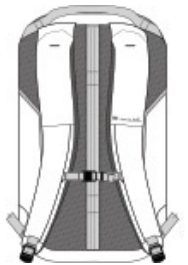

Travis Mathew Lateral Backpack TMB107

Take on the day your way with this water-resistant backpack that's perfect for travel because it can keep extra clothes separate from your other essentials.

- 100% poly mini ripstop
- Durable water repellent (DWR) finish
- Padded side handle
- Tricot-lined zippered pocket for valuables
- Interior tech organizers
- Dedicated padded laptop compartment
- Side water bottle sleeve
- Metal zipper pulls
- Rubber TM logo patch
- Laptop sleeve dimensions: 16"h x 12"w x 1"d; fits most 16" laptops
- Dimensions: 20"h x 10.5"w x 6"d; Approx. 1,260 cubic inches

Note: Bags not intended for use by children 12 and under.

front

back

COLOR INFORMATION

Black
PMS BLACK C

Graphite
PMS 7540C

Navy
PMS 533C