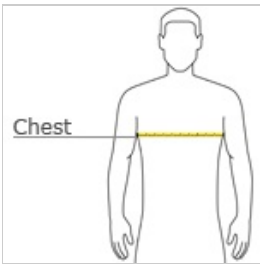

**CHEST WIDTH**  
Measure under the arm and around the fullest part of the chest with arms down, keeping tape horizontal.

**SIZE CHART**

	XS	S	M	L	XL	2XL	3XL	4XL
Chest	32-34	35-37	38-40	41-43	44-46	47-49	50-53	54-57