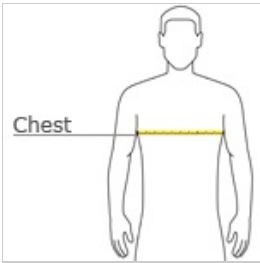

Sport-Tek® PosiCharge® Long Sleeve Electric Heather Tee. ST390LS

Our color-locking tee has a soft hand, wicks moisture, resists snags and is energized with an all-over heather pattern.

- 4.1-ounce, 100% polyester jersey with PosiCharge technology
- Removable tag for comfort and relabeling
- Set-in sleeves

CHEST WIDTH

Measure under the arm and around the fullest part of the chest with arms down, keeping tape horizontal.

SIZE CHART

	XS	S	M	L	XL	2XL	3XL	4XL
Chest	32-34	35-37	38-40	41-43	44-46	47-49	50-53	54-57