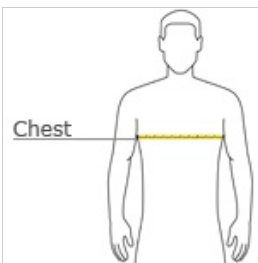

- 3.8-ounce, 100% polyester with PosiCharge technology
- Removable tag for comfort and relabeling
- Set-in sleeves

Given the extreme heat required for sublimation, please consult with your decorator. It is highly recommended to sample test product by color before production.

HOW TO MEASURE

CHEST WIDTH

Measure under the arm and around the fullest part of the chest with arms down, keeping tape horizontal.

SIZE CHART

	XS	S	M	L	XL	2XL	3XL	4XL
Chest	32-34	35-37	38-40	41-43	44-46	47-49	50-53	54-57