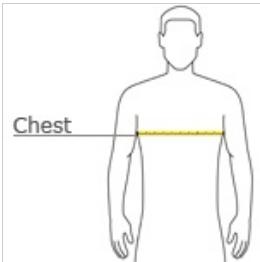

- 7.1-ounce, 75/13/12 poly/cotton/rayon with PosiCharge technology
- Tear-away removable label
- Three-panel hood
- Hood and neck taping
- Raglan sleeves
- Self-fabric cuffs and hem
- Front pouch pocket

**CARE INSTRUCTIONS**

Machine wash cold with like colors, do not bleach, tumble dry low, warm iron, if necessary.

front

back

**HOW TO MEASURE**

**CHEST WIDTH**  
Measure under the arm and around the fullest part of the chest with arms down, keeping tape horizontal.

**SIZE CHART**

	XS	S	M	L	XL	2XL	3XL	4XL
Chest	32-34	35-37	38-40	41-43	44-46	47-49	50-53	54-57

**COLOR INFORMATION**

Black Triad  
Solid  
PMS NTR BLACK  
C

Dark Grey  
Heather  
PMS COOL GRAY  
11C

Light Grey  
Heather  
PMS COOL GRAY  
5C