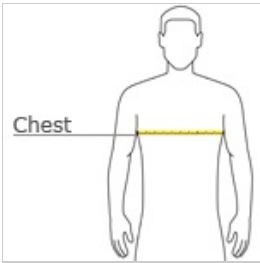

**CARE INSTRUCTIONS**

Machine wash cold with like colors, do not bleach, tumble dry low, warm iron, if necessary.

front

back

**HOW TO MEASURE**

**CHEST WIDTH**

Measure under the arm and around the fullest part of the chest with arms down, keeping tape horizontal.

**SIZE CHART**

	XS	S	M	L	XL	2XL	3XL	4XL
Chest	32-34	35-37	38-40	41-43	44-46	47-49	50-53	54-57

**COLOR INFORMATION**

			
Black Triad Solid PMS NTR BLACK C	Dark Grey Heather PMS COOL GRAY 11C	True Navy Heather PMS 533C	True Royal Heather PMS 7687C