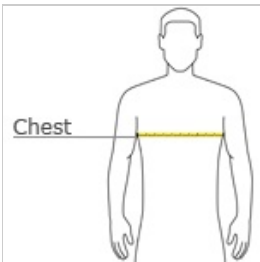

SPORT-TEK®

Sport-Tek® Competitor™ United Long Sleeve Crew ST100LS

Put yourself at the top of the game with this Competitor United crew that features moisture wicking and sun protection.

- 3.8-ounce, 100% poly interlock w ith PosiCharge® technology
- UPF rating of 30+
- Tear-aw ay label
- Contrast colorblocking dow n sleeve

front

back

HOW TO MEASURE

CHEST WIDTH

Measure under the arm and around the fullest part of the chest w ith arms dow n, keeping tape horizontal.

SIZE CHART

	XS	S	M	L	XL	2XL	3XL	4XL
Chest	32-34	35-37	38-40	41-43	44-46	47-49	50-53	54-57