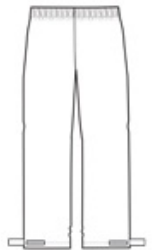

Our fully seam-sealed, waterproof pant coordinates with the Torrent Waterproof Jacket for head-to-toe weather protection. Folds into a convenient carry pouch for easy, compact storage.

- 100% polyester
- 100% polyester mesh to the knee
- 5000MM fabric waterproof rating
- 1000G/M2 fabric breathability rating
- Elastic waistband with drawcord
- Hook and loop gussets at lower legs for easy on/off
- Drawstring carry pouch included

front

back

HOW TO MEASURE

WAIST
Measure around the smallest part of the natural waist.

INSEAM
Measure a similar style pant that fits well and is the desired length. Measure from the crotch seam to the hem.

SIZE CHART

	XS	S	M	L	XL	2XL	3XL	4XL
Waist	26-28	29-31	32-34	35-37	38-40	41-43	44-47	48-51
Inseam	30	31	32	32	33	33 1/2	34	34 1/2

COLOR INFORMATION

Black
PMS NTR BLACK
C