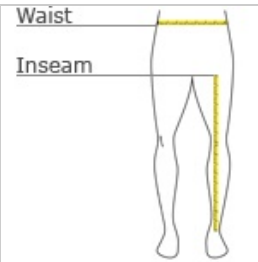

Our fully seam-sealed, waterproof pant coordinates with the Torrent Waterproof Jacket for head-to-toe weather protection. Folds into a convenient carry pouch for easy, compact storage.

- 100% polyester
- 100% polyester mesh to the knee
- 5000MM fabric waterproof rating
- 1000G/M2 fabric breathability rating
- Elastic waistband with drawcord
- Hook and loop gussets at lower legs for easy on/off
- Drawstring carry pouch included

front

back

HOW TO MEASURE

WAIST
Measure around the smallest part of the natural waist.

INSEAM
Measure a similar style pant that fits well and is the desired length. Measure from the crotch seam to the hem.

SIZE CHART

	XS	S	M	L	XL	2XL	3XL	4XL
Waist	26-28	29-31	32-34	35-37	38-40	41-43	44-47	48-51
Inseam	30	31	32	32	33	33 1/2	34	34 1/2

COLOR INFORMATION

Black
PMS NTR BLACK
C