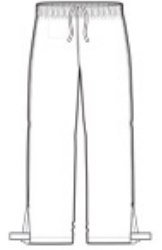

Our fully seam-sealed, waterproof pant coordinates with the Torrent Waterproof Jacket for head-to-toe weather protection. Folds into a convenient carry pouch for easy, compact storage.

- 100% polyester
- 100% polyester mesh to the knee
- 5000MM fabric waterproof rating
- 1000G/M2 fabric breathability rating
- Elastic waistband with drawcord
- Hook and loop gussets at lower legs for easy on/off
- Drawstring carry pouch included

front

back

HOW TO MEASURE

WAIST
Measure around the smallest part of the natural waist.

INSEAM
Measure a similar style pant that fits well and is the desired length. Measure from the crotch seam to the hem.