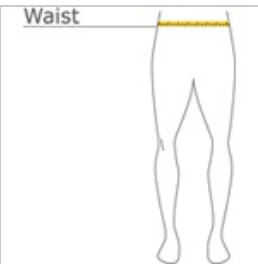

Cozy sweats in our core weight.

- 7.8-ounce, 50/50 cotton/poly fleece
- Air jet yarn for a soft, pill-resistant finish
- Elastic waistband
- No drawcord
- Elastic bottom cuffs

CARE INSTRUCTIONS

Machine wash cold, inside out, with like colors.
Only non-chlorine bleach when needed. Tumble dry medium. Medium-hot iron. Do not iron decoration.

front

back

HOW TO MEASURE

WAIST
Measure around the smallest part of the natural waist.

SIZE CHART

	XS	S	M	L	XL
Waist	24-26	26-28	28-30	30-32	32-34
Size	4	6/8	10/12	14/16	18/20

COLOR INFORMATION

						
Athletic Heather Charcoal PMS COOL GRAY 7C	PMS COOL GRAY 11C	Jet Black PMS NTR BLACK C	Navy PMS 2380C	Red PMS 200C	Royal PMS 2133C	White