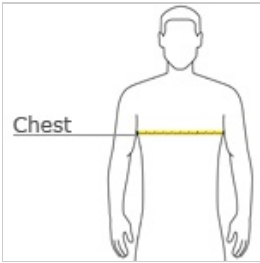

Why hide? Stand out in this fashionable camo tee.

- 5.4-ounce, 100% cotton
- Removable tag for comfort and relabeling

The camo print is pigment-dyed. Special consideration must also be taken when printing white ink on pigment-dyed cotton.

front

back

HOW TO MEASURE

CHEST WIDTH

Measure under the arm and around the fullest part of the chest with arms down, keeping tape horizontal.

SIZE CHART

	S	M	L	XL	2XL	3XL	4XL
Chest	35-37	38-40	41-43	44-46	47-49	50-53	54-57