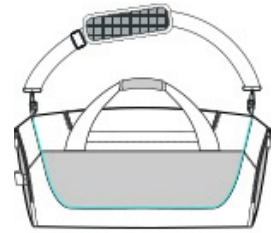

New Era® Shutout Duffel NEB700

Perfect for game day and practice, the Shutout Duffel holds and organizes all your gear and includes a designated bat sleeve and ventilated shoe compartment.

- 600D 100% polyester/250D 100% polyester diamond dobby ripstop/reverse coated 600D bottom
- Large main compartment with U-shaped closure and two-way zipper
- Single end pocket for quick access to valuables and accessories
- Double carry handles with padded handle wrap for comfort
- Detachable, adjustable shoulder strap with swivel clips and sliding pad
- Removable decoration panel with universal zipper
- Dimensions: 13"h x 21"w x 12"d; Approx. 3,276 cubic inches

Note: Bags not intended for use by children 12 and under.

front

back

COLOR INFORMATION

Graphite/ Black
PMS 7540C

Royal/ Black
PMS 2757C

True Navy/ Black
PMS 533C