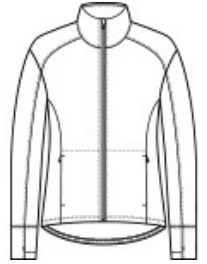

SPORT-TEK

Sport-Tek® Ladies Sport-Wick® Flex Fleece Full-Zip. LST560

Make your move in Sport-Wick Flex Fleece. Lightweight with stretch, this fleece has a cotton hand, wicks moisture and delivers trend-right style.

- 7.4-ounce, 70/25/5 poly/rayon/spandex
- Tear-away removable label
- Cadet collar
- Zippered side pockets
- Self-fabric cuffs and hem
- Thumbholes for warmth
- Drop tail hem

CARE INSTRUCTIONS

Machine wash cold with like colors. Do not use fabric softener. Only non-chlorine bleach, when needed. Tumble dry low. Remove promptly. Cool iron, if necessary. Do not dry clean.

front

HOW TO MEASURE

BUST

Measure under the arm and around the fullest part of the bust with arms down, keeping tape horizontal.

SIZE CHART

	XS	S	M	L	XL	XXL	3XL	4XL
Size	2	4/6	8/10	12/14	16/18	20/22	24/26	28/30
Bust	32-34	35-36	37-38	39-41	42-44	45-47	48-51	52-55

COLOR INFORMATION

Black

PMS NTR BLACK

Dark Grey Heather

PMS HEATHERED PMS 7687C

Light Grey Heather

PMS 533C

True Navy

PMS 533C

True Royal

PMS 7687C