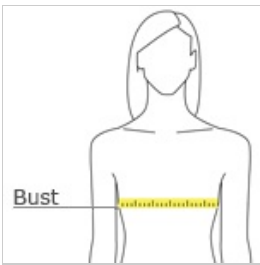

- 4.4-ounce, 75/13/12 poly/cotton/rayon jersey with PosiCharge technology
- 4.6-ounce, 75/13/12 poly/cotton/rayon jersey with PosiCharge technology (Black Triad Solid)
- Removable tag for comfort and relabeling
- Contrast front and back yoke
- Contrast stripes at sleeves
- Open cuffs and hem
- Scalloped hem

CARE INSTRUCTIONS

Machine wash cold with like colors, do not use fabric softener, only non-chlorine bleach when needed, tumble dry low, cool iron, do not dry clean.

front

back

HOW TO MEASURE

BUST
Measure under the arm and around the fullest part of the bust with arms down, keeping tape horizontal.

SIZE CHART

	XS	S	M	L	XL	XXL	3XL	4XL
Size	2	4/6	8/10	12/14	16/18	20/22	24/26	28/30
Bust	32-34	35-36	37-38	39-41	42-44	45-47	48-51	52-55

COLOR INFORMATION

Black Triad Solid/ Dark Grey Heather PMS NTR BLACK	Dark Grey Heather/ Light Grey Heather PMS COOL GRAY	Forest Green Heather/ Light Grey Heather PMS 3435C	True Navy Heather/ Light Grey Heather PMS 533C	True Red Heather/ Light Grey Heather PMS 186C	True Royal Heather/ Light Grey Heather PMS 7455C