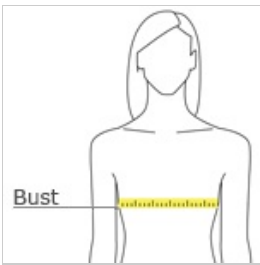

Sport-Tek® Ladies PosiCharge® Electric Heather Racerback Tank. LST396

Our color-locking tank has a soft hand, wicks moisture, resists snags and combines colors and bindings at the neck and armholes.

- 4.1-ounce, 100% polyester jersey with PosiCharge technology (Electric Heather)
- 3.8-ounce, 100% polyester interlock with PosiCharge technology (trim)
- Removable tag for comfort and relabeling
- Curved drop tail hem

front

back

HOW TO MEASURE

BUST

Measure under the arm and around the fullest part of the bust with arms down, keeping tape horizontal.

SIZE CHART

| | XS | S | M | L | XL | 3XL | 4XL |
|------|-------|-------|-------|-------|-------|-------|-------|
| Size | 2 | 4/6 | 8/10 | 12/14 | 16/18 | 24/26 | 28/30 |
| Bust | 32-34 | 35-36 | 37-38 | 39-41 | 42-44 | 48-51 | 52-55 |