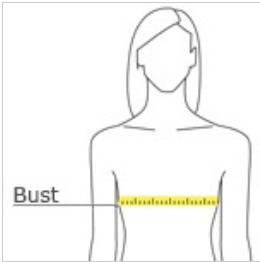

- 4.1-ounce, 100% polyester jersey with PosiCharge technology
- Removable tag for comfort and relabeling
- Scoop neck
- Dolman sleeves

*If applying sublimation, special care must be taken throughout the process. Contact your decorator for more details.*

**CARE INSTRUCTIONS**

Machine wash cold with like colors. Do not bleach. Tumble dry low. Remove promptly. Cool iron if needed. Do not use fabric softener. Do not dry clean.

front

back

**HOW TO MEASURE**

**BUST**  
Measure under the arm and around the fullest part of the bust with arms down, keeping tape horizontal.

**SIZE CHART**

	XS	S	M	L	XL	XXL	3XL	4XL
Size	2	4/6	8/10	12/14	16/18	20/22	24/26	28/30
Bust	32-34	35-36	37-38	39-41	42-44	45-47	48-51	52-55

**COLOR INFORMATION**

 Black Electric PMS NTR BLACK C	 Dark Royal- Black Electric	 Deep Red Electric PMS 201C	 Deep Red-Black Electric	 Forest Green Electric PMS 553C	 Grey-Black Electric PMS 431C	 Lime Shock Electric PMS 375C	 Maroon Electric PMS 504C	 Power Pink Electric PMS 214C	 Purple Electric PMS 7672C	 Silver Electric PMS 429C
 True Navy Electric PMS 533C	 True Royal Electric PMS 7686C									