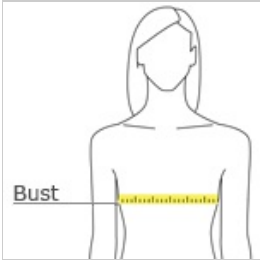

- 3.8-ounce, 100% polyester interlock body with PosiCharge technology
- 3.8-ounce, 100% polyester honeycomb texture insets with PosiCharge technology
- Tag-free label
- Set-in sleeves
- Reflective detail on right sleeve and lower back

front

back

HOW TO MEASURE

BUST

Measure under the arm and around the fullest part of the bust with arms down, keeping tape horizontal.

SIZE CHART

	XS	S	M	L	XL	XXL	3XL	4XL
Size	2	4/6	8/10	12/14	16/18	20/22	24/26	28/30
Bust	32-34	35-36	37-38	39-41	42-44	45-47	48-51	52-55