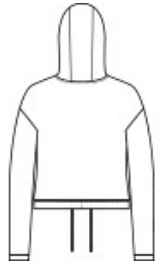

New Era® Ladies Power Long Sleeve Hoodie LNEA229

With moisture wicking and stretch, you'll feel the power of performance in this hoodie that's also brushed for comfort.

- 4.7-ounce, 91/9 polyester/spandex
- Debossed New Era neck taping
- Heat transfer label for tag-free comfort
- 3-panel hood
- Thumbholes
- High hip hem with cinch drawcords
- Reflective silver heat transfer New Era flag logo on left hem

**

front

back

HOW TO MEASURE

BUST

Measure under the arm and around the fullest part of the bust with arms down, keeping tape horizontal.

SIZE CHART

	XS	S	M	L	XL	2XL	3XL	4XL
Size	2	4/6	8/10	12/14	16/18	20/22	24/26	28/30
Bust	32-34	35-36	37-38	39-41	42-44	45-47	48-51	52-55