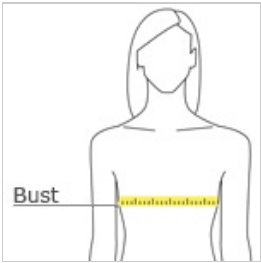

New Era® Ladies Power Long Sleeve Hoodie LNEA229

With moisture wicking and stretch, you'll feel the power of performance in this hoodie that's also brushed for comfort.

- 4.7-ounce, 91/9 polyester/spandex
- Debossed New Era neck taping
- Heat transfer label for tag-free comfort
- 3-panel hood
- Thumbholes
- High hip hem with cinch drawcords
- Reflective silver heat transfer New Era flag logo on left hem

**

front

back

HOW TO MEASURE

BUST

Measure under the arm and around the fullest part of the bust with arms down, keeping tape horizontal.

SIZE CHART

	XS	S	M	L	XL	2XL	3XL	4XL
Size	2	4/6	8/10	12/14	16/18	20/22	24/26	28/30
Bust	32-34	35-36	37-38	39-41	42-44	45-47	48-51	52-55