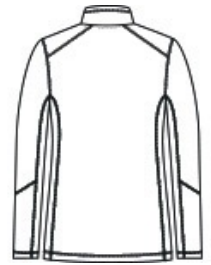

PORT AUTHORITY

Port Authority® Ladies Arc Sweater Fleece Jacket L428

With a subtle heathered pattern, our Arc Sweater Fleece combines the comfort of a sweater with the unbeatable warmth of fleece. Works well on its own or as a multi-seasonal layer.

- 8.6-ounce, 100% polyester sweater fleece
- Anti-pill finish
- Molded center front zipper
- Reverse coil zippered hand pockets

CARE INSTRUCTIONS

Machine Wash Cold Gentle Cycle With Like Colors. Only Non-Chlorine Bleach When Needed. Tumble Dry Low. Cool Iron if Necessary.

front

back

HOW TO MEASURE

BUST

Measure under the arm and around the fullest part of the bust with arms down, keeping tape horizontal.

SIZE CHART

	XS	S	M	L	XL	XXL	3XL	4XL
Size	2	4/6	8/10	12/14	16/18	20/22	24/26	28/30
Bust	32-34	35-36	37-38	39-41	42-44	45-47	48-51	52-55