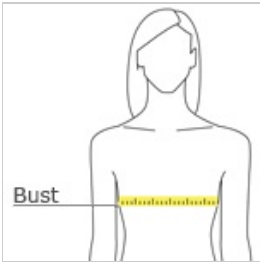

PORT AUTHORITY

Port Authority® Ladies Arc Sweater Fleece Long Jacket L425

With a subtle heathered pattern, our Arc Sweater Fleece combines the comfort of a sweater with the unbeatable warmth of fleece. Works well on its own or as a multi-seasonal layer.

- 8.6-ounce, 100% polyester sweater fleece
- Anti-pill finish
- Two-way molded center front zipper
- Longer length
- Woven nylon trim details
- Open hand pockets

CARE INSTRUCTIONS

Machine Wash Cold Gentle Cycle With Like Colors. Only Non-Chlorine Bleach When Needed. Tumble Dry Low. Cool Iron If Necessary.

HOW TO MEASURE

BUST

Measure under the arm and around the fullest part of the bust with arms down, keeping tape horizontal.

SIZE CHART

	XS	S	M	L	XL	XXL	3XL	4XL
Size	2	4/6	8/10	12/14	16/18	20/22	24/26	28/30
Bust	32-34	35-36	37-38	39-41	42-44	45-47	48-51	52-55