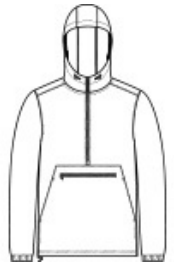

This weather-fighting essential packs into its own front pocket-making it easy to throw it into a gym duffel.

- 100% polyester shell
- Three-panel hood with drawcord and toggles
- Tag-free label
- Extended reverse coil center front zipper for easy on/off
- Elastic at cuffs
- Packs into front zippered pocket
- Front pouch pocket
- Drawcord hem with toggles

front

back

HOW TO MEASURE

CHEST WIDTH

Measure under the arm and around the fullest part of the chest with arms down, keeping tape horizontal.

SIZE CHART

	XS	S	M	L	XL	2XL	3XL	4XL
Chest	32-34	35-37	38-40	41-43	44-46	47-49	50-53	54-57