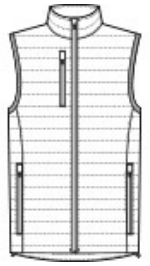

Staying warm while on the go has never been easier with our Packable Puffy Vests. Thanks to a water-repellent fabric coating and finish, you'll remain comfortable no matter where your day takes you.

- 100% polyester shell and lining
- 2.4-ounce, 100% polyfill insulation
- Interior storm flap with chin guard
- Reverse coil zippers
- Zippered chest pocket
- Front zippered pockets with rubber-wrapped zipper pulls
- Adjustable locking drawcord at hem
- Port Pocket for easy embroidery access
- Dyed-to-match drawstring carrying pouch included

CARE INSTRUCTIONS

Machine wash cold with like colors. Do not bleach. Tumble dry low. Cool iron. Do not use fabric softener. Do not dry clean.

front

back

HOW TO MEASURE

CHEST WIDTH

Measure under the arm and around the fullest part of the chest with arms down, keeping tape horizontal.