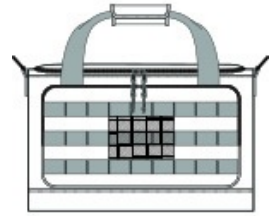

Compact-yet tactical feature-heavy-this gear bag is rugged and functional. Loop panels stand at the ready to display patches and badges.

- 600D polyester canvas
- D-shaped, zippered main compartment
- Interior storage pockets
- Web carry handles with padded handle wrap
- Adjustable, removable, padded shoulder strap
- Side daisy chains
- Front zippered pocket with daisy chain and loop panel for badges and patches
- Dimensions: 10"h x 16"l x 9.5"d

Note: Bags not intended for use by children 12 and under.

front

back

COLOR INFORMATION

Black
PMS BLACK C

Charcoal
PMS 433C

Coyote Brown
PMS 2326C

Olive Drab Green
PMS 7771C