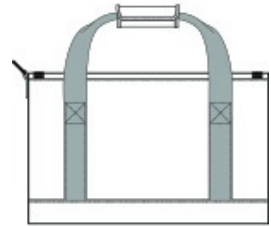

back

COLOR INFORMATION