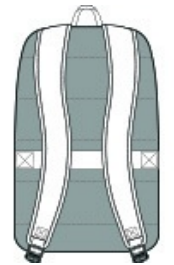

A feature-rich backpack at a great value, this everyday bag offers a dedicated laptop sleeve, organization panel and so much more in a fresh design.

- 300 denier polyester canvas
- Spacious main compartment with organization panel
- Dedicated padded laptop sleeve
- Front zippered pocket
- Side mesh pockets
- Padded air mesh shoulder straps
- Padded back panel
- Luggage trolley pass through on back
- Laptop dimensions: 15"h x 12"w x 1"d; fits most 15" laptops
- Dimensions: 17.75"h x 11.5"w x 5"d; Approx. 1,020 cubic inches

Note: Bags not intended for use by children 12 and under.

front

back

COLOR INFORMATION

Black
PMS NTR BLACK
C

Grey Smoke
PMS 426C

Olive Green
PMS 7771C