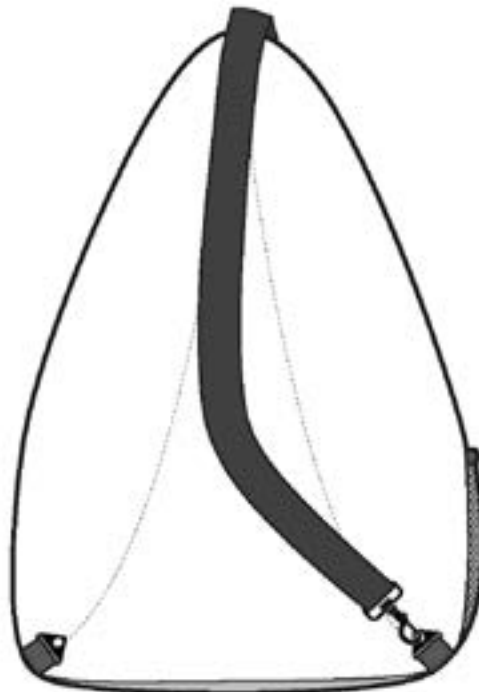

For sports or travel, this durable sling pack holds plenty and makes carrying easy with its detachable, adjustable shoulder strap which clips on the left or right side.

- 600 denier polyester canvas, contrast ripstop accents, abrasion and water-resistant coated bottom
- Large main compartment with angled zipper for easy access
- Extra roomy front zippered pocket for shoes, basketball or more
- Webbing zipper pulls with contrast stitching for visibility
- Padded back
- Stretch mesh side pocket for water bottle or umbrella
- Dimensions: 19.75”h x 13.75”w x 6.5”d; Approx. 1,765 cubic inches

#### COLOR INFORMATION

Black/Black  
PMS NTR  
BLACK C

Dark Charcoal/  
Black  
PMS 7540 C

Lime Shock/  
Black  
PMS 368 C

True Red/Black  
PMS 200 C

True Royal/  
Black  
PMS 7686 C

FRONT VIEW

BACK VIEW