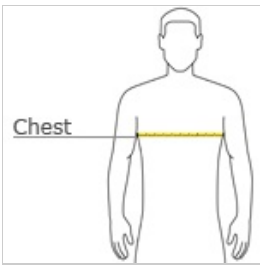

BELLA+CANVAS.

BELLA+CANVAS® Unisex Sponge Fleece Drop Shoulder Sweatshirt. BC3945

- Retail fit
- Tear-away label
- Dropped shoulders
- Side seamed
- Rib knit cuffs and hem
- 7-ounce, 52/48 Airlume combed and ring spun cotton/poly fleece, 32 singles

CARE INSTRUCTIONS

Machine wash warm, inside out, with like colors. Only non-chlorine bleach. Tumble dry low. Medium iron. Do not iron decoration. Do not dry clean.

front

back

HOW TO MEASURE

CHEST WIDTH

Measure under the arm and around the fullest part of the chest with arms down, keeping tape horizontal.

SIZE CHART

	XS	S	M	L	XL	2XL
Chest	31-34	34-37	38-41	42-45	46-49	50-53

COLOR INFORMATION

Black
PMS Black C

Dark Grey
Heather
PMS 7540CP

Deep Heather
PMS 2333CP

Mauve
PMS 2341CP

Military Green
PMS 2410UP