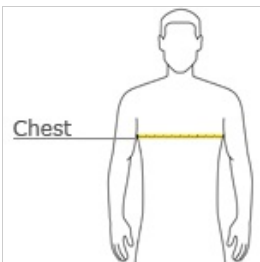

BELLA+CANVAS. BELLA+CANVAS® Unisex Sponge Fleece Full-Zip Hoodie. BC3739

- Retail fit
- Tear-away label
- White drawcords
- Side seamed
- Full-zip with white taping
- Rib knit cuffs and hem
- Solid Colors and Heather Colors: 7-ounce, 52/48 Airlume combed and ring spun cotton/poly fleece, 32 singles
- Athletic Heather: 7-ounce, 90/10 Airlume combed and ring spun cotton/poly fleece, 32 singles
- Heather Navy: 7-ounce, 60/40 Airlume combed and ring spun cotton/poly fleece, 32 singles
- DTG Colors: 7-ounce, 70/30 Airlume combed and ring spun cotton/poly fleece, 32 singles

front

back

CARE INSTRUCTIONS

Machine wash warm, inside out, with like colors. Only non-cholorine bleach. Tumble dry low. Medium iron. Do not iron decoration. Do not dry clean.

HOW TO MEASURE

CHEST WIDTH
Measure under the arm and around the fullest part of the chest with arms down, keeping tape horizontal.

SIZE CHART

	XS	S	M	L	XL	2XL
Chest	31-34	34-37	38-41	42-45	46-49	50-53

COLOR INFORMATION

 Asphalt PMS BLACK 7U	 Athletic Heather Black PMS COOL GREY PMS Black C 5UP	 DTG Black	 DTG Dark Grey	 Dark Grey PMS 432 CP	 Dark Grey Heather PMS 7540CP	 Deep Heather PMS 2333CP	 Heather Forest PMS 567U	 Heather Navy PMS 296UP	 Heather True Royal PMS 2388U
 Maive PMS 2341CP	 Military Green PMS 2410UP	 Navy PMS 533C	 True Royal PMS 7684CP						