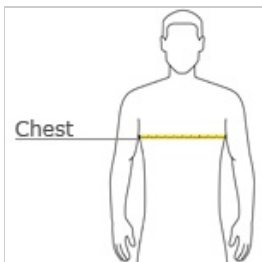

BELLA+CANVAS. BELLA+CANVAS® Unisex Triblend Short Sleeve V-Neck Te. BC3415

- Retail fit
- Tear-away label
- Side seamed
- 3.8-ounce, 50/25/25 poly/Airlume combed and ring spun cotton/rayon, 40 singles

CARE INSTRUCTIONS

Machine wash warm, inside out, with like colors. Only non-chlorine bleach. Tumble dry low.

Medium iron. Do not iron decoration. Do not dry clean.

front

back

HOW TO MEASURE

CHEST WIDTH

Measure under the arm and around the fullest part of the chest with arms down, keeping tape horizontal.

SIZE CHART

	XS	S	M	L	XL	2XL
Chest	31-34	34-37	38-41	42-45	46-49	50-53

COLOR INFORMATION

								
Athletic Grey Triblend PMS 423C	Blue Triblend PMS 7682CP	Charcoal-Black Triblend PMS Black 7CP	Grey Triblend PMS 416CP	Maroon Triblend PMS 209U	Navy Triblend PMS 289U	Oatmeal Triblend PMS 7534C	Solid Black Triblend PMS Black C	White Fleck Triblend PMS Cool Gray 1CP