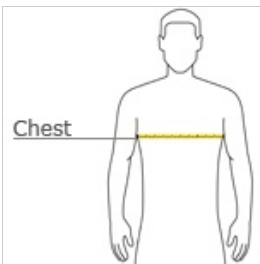

BELLA+CANVAS. BELLA+CANVAS® Unisex Jersey Short Sleeve V-Neck Tee. BC3005

- Retail fit
- Tear-away label
- Side seamed
- Shoulder taping
- Solid Colors: 4.2-ounce, 100% Airlume combed and ring spun cotton, 32 singles
- Ash: 99/1 Airlume combed and ring spun cotton/poly
- Athletic Heather/Black Heather: 90/10 Airlume combed and ring spun cotton/poly
- Heather CVC Colors: 52/48 Airlume combed and ring spun cotton/poly
- Marble Colors: 4-ounce, 91/9 poly/Airlume combed and ring spun cotton, 32 singles
- Slub Colors: 4-ounce, 50/37.5/12.5 poly/Airlume combed and ring spun cotton/rayon, 32 singles

front

back

CARE INSTRUCTIONS

Machine wash warm, inside out, with like colors. Only non-cholorine bleach. Tumble dry low. Medium iron. Do not iron decoration. Do not dry clean.

HOW TO MEASURE

CHEST WIDTH

Measure under the arm and around the fullest part of the chest with arms down, keeping tape horizontal.

SIZE CHART

	XS	S	M	L	XL	2XL	3XL
Chest	31-34	34-37	38-41	42-45	46-49	50-53	54-57

COLOR INFORMATION

 Ash PMS 428CP	 Asphalt PMS BLACK 7U	 Asphalt Slub PMS 425 C	 Athletic Heather PMS 428U	 Black PMS Black C	 Black Heather PMS BLACK 7 CP	 Black Marble PMS Black 7C	 Charcoal Marble PMS Black 7C	 Dark Grey PMS 432 CP	 Dark Grey Heather PMS 426C	 Deep Heather PMS 2333CP
 Deep Teal PMS 3025CP	 Forest Marble PMS 267 UP	 Heather Cardinal PMS 7421 C	 Heather Grass Green PMS 3425 UP	 Heather Navy PMS 2379C	 Heather Red PMS 193C	 Heather Slate	 Heather True Royal PMS 286CP	 Maroon PMS 7643C	 Maroon Marble PMS 7428C	 Navy PMS 533C
 Navy Marble PMS 534C	 Navy Slub PMS 533C	 Red PMS 200C	 Stone Marble PMS 451 UP	 Team Purple PMS 2695C	 True Royal PMS 7684CP	 True Royal Marble PMS 293CP	 White PMS White C	 White Marble PMS Cool Grey 3C	 White Slub PMS White C	