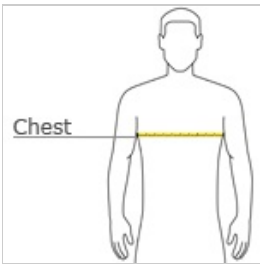

- 5.3-ounce, 100% cotton
- 99/1 cotton/poly (Ash)
- 90/10 cotton/poly (Sport Grey, Antique Cherry Red, Antique Irish Green, Antique Jade Dome, Antique Orange, Antique Sapphire)
- 50/50 cotton/poly (Blackberry, Dark Heather, Heather Military Green, Heather Red, Heathered Sapphire, Lilac, Midnight, Neon Blue, Neon Green, Russet, Sunset, Tweed, Safety Green, Safety Orange, Safety Pink, Graphite Heather)
- Seamless double-needle 7/8" collar
- Double-needle sleeves and hem
- Taped neck and shoulders
- Tearaway label

### HOW TO MEASURE

#### CHEST WIDTH

Measure under the arm and around the fullest part of the chest with arms down, keeping tape horizontal.

### SIZE CHART

	S	M	L	XL	2XL	3XL
Chest	34-36	38-40	42-44	46-48	50-52	54-56