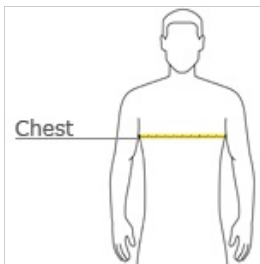

# Youth Heavy Cotton™ 100% Cotton T-Shirt. 5000B

- 5.3-ounce, 100% cotton
- 99/1 cotton/poly (Ash)
- 90/10 cotton/poly (Sport Grey)
- 50/50 cotton/poly (Safety Green, Safety Orange, Graphite Heather, Safety Pink, Dark Heather)
- Seamless double-needle 3/4" collar
- Double-needle sleeves and hem
- Taped neck and shoulders
- Tearaway label

### HOW TO MEASURE

#### CHEST WIDTH

Measure under the arm and around the fullest part of the chest with arms down, keeping tape horizontal.

### SIZE CHART

	XS	S	M	L	XL
Size	6/8	10/12	14/16	18/20	22/24