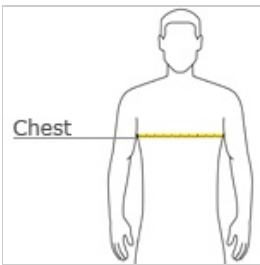

GILDAN® Gildan® Youth Heavy Blend™ Full-Zip Hooded Sweatshirt. 18600B

- 8-ounce, 50/50 cotton/poly
- Double-needle stitching at waistband and cuffs
- Unlined hood
- No drawcord at hood
- Nylon zipper
- 1x1 rib knit cuffs and waistband with spandex
- Front pouch pockets
- Sports Grey 90/10 cotton/poly.

CARE INSTRUCTIONS

machine was warm, inside out, with like colors.
Only non-cholorine bleach. Tumble dry medium. Do not iron. Do not dry clean.

front

back

HOW TO MEASURE

CHEST WIDTH

Measure under the arm and around the fullest part of the chest with arms down, keeping tape horizontal.

SIZE CHART

	XS	S	M	L	XL
Size	6-8	10-12	14-16	18-20	22-24
Chest	30-32	32-34	34-36	36-38	38-40

COLOR INFORMATION

Black
PMS 426C

Navy
PMS 553C

Red
PMS 199C

Royal
PMS 7686C

Sport Grey
PMS COOL GRAY
7C